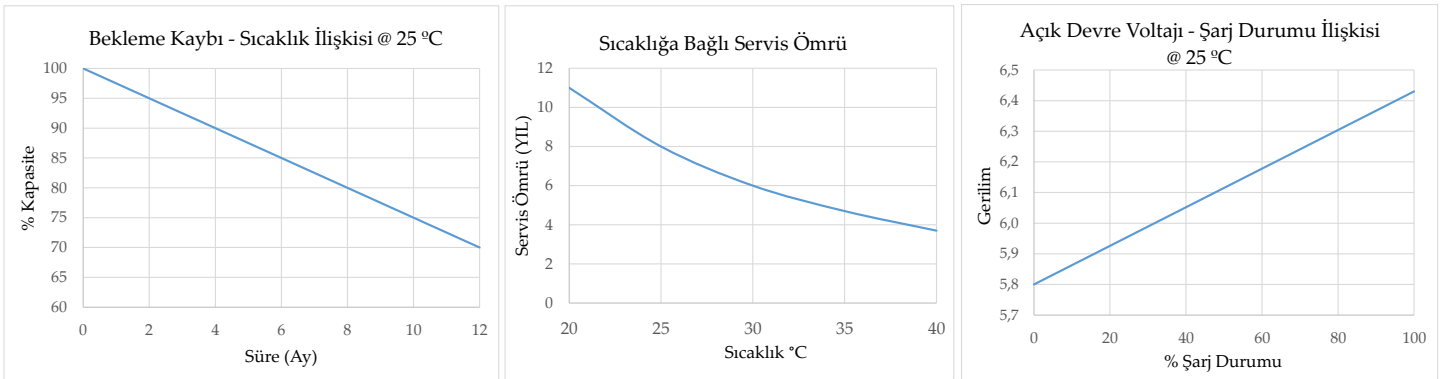

PERFORMANS GRAFİKLERİ

www.globalaku.com / info@globalaku.com

www.acaraku.com.tr / info@acaraku.com.tr

Mustafakemalpaşa OSB, Güllüce Mahallesi, 8 No'lu Cadde, No: 4, Mustafakemalpaşa / Bursa / Türkiye
Telefon: +90 224 632 63 33 - 34